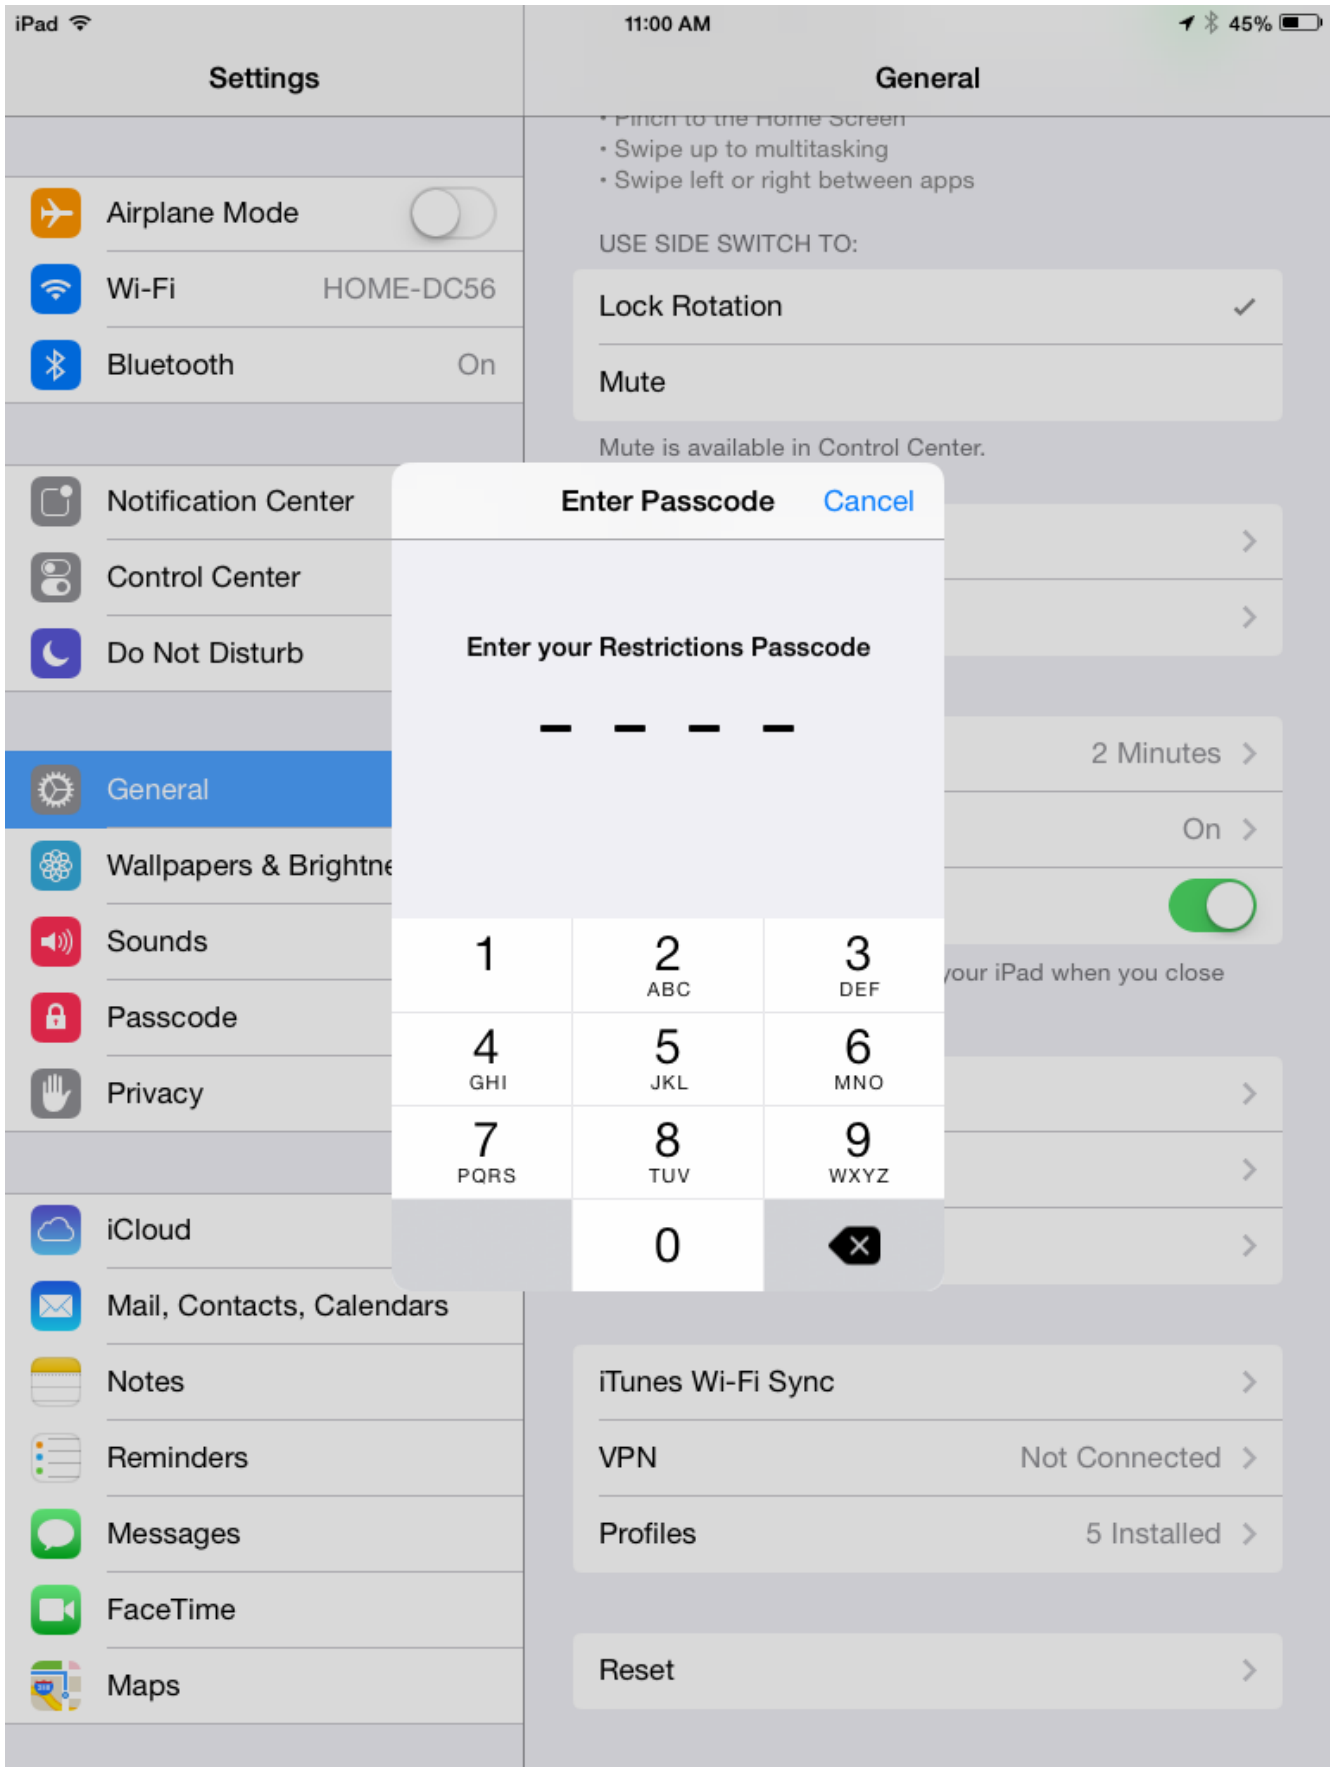

Creating a Restrictions Passcode

Disabling Safari and all other web browsers